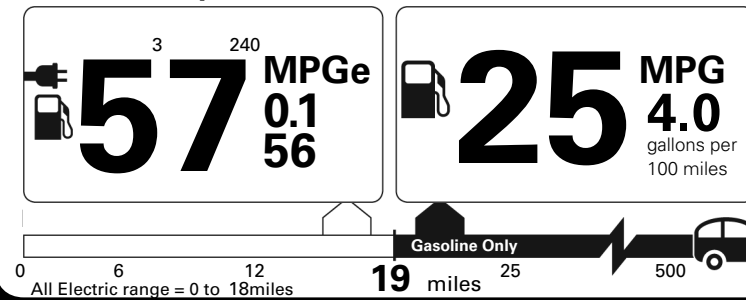

1,800.00

800.00

1,095.00

\$ 73,305.00

Fuel Economy and Environment

Plug-In Hybrid Vehicle
Electricity-Gasoline

Fuel Economy Small SUV 4WD range from 16 to 125 MPGe. The best vehicle rates 142 MPGe.

You spend
\$ 750